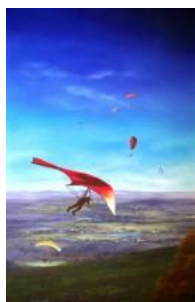

The Strays

By Wayne Clements

400mm x 600mm
Unframed \$299.00
Standard Frame \$399.00
Prestige Frame \$449.00

Walking in Paradise

By Wayne Clements

350mm x 450mm
Unframed \$299.00
Standard Frame \$399.00
Prestige Frame \$449.00